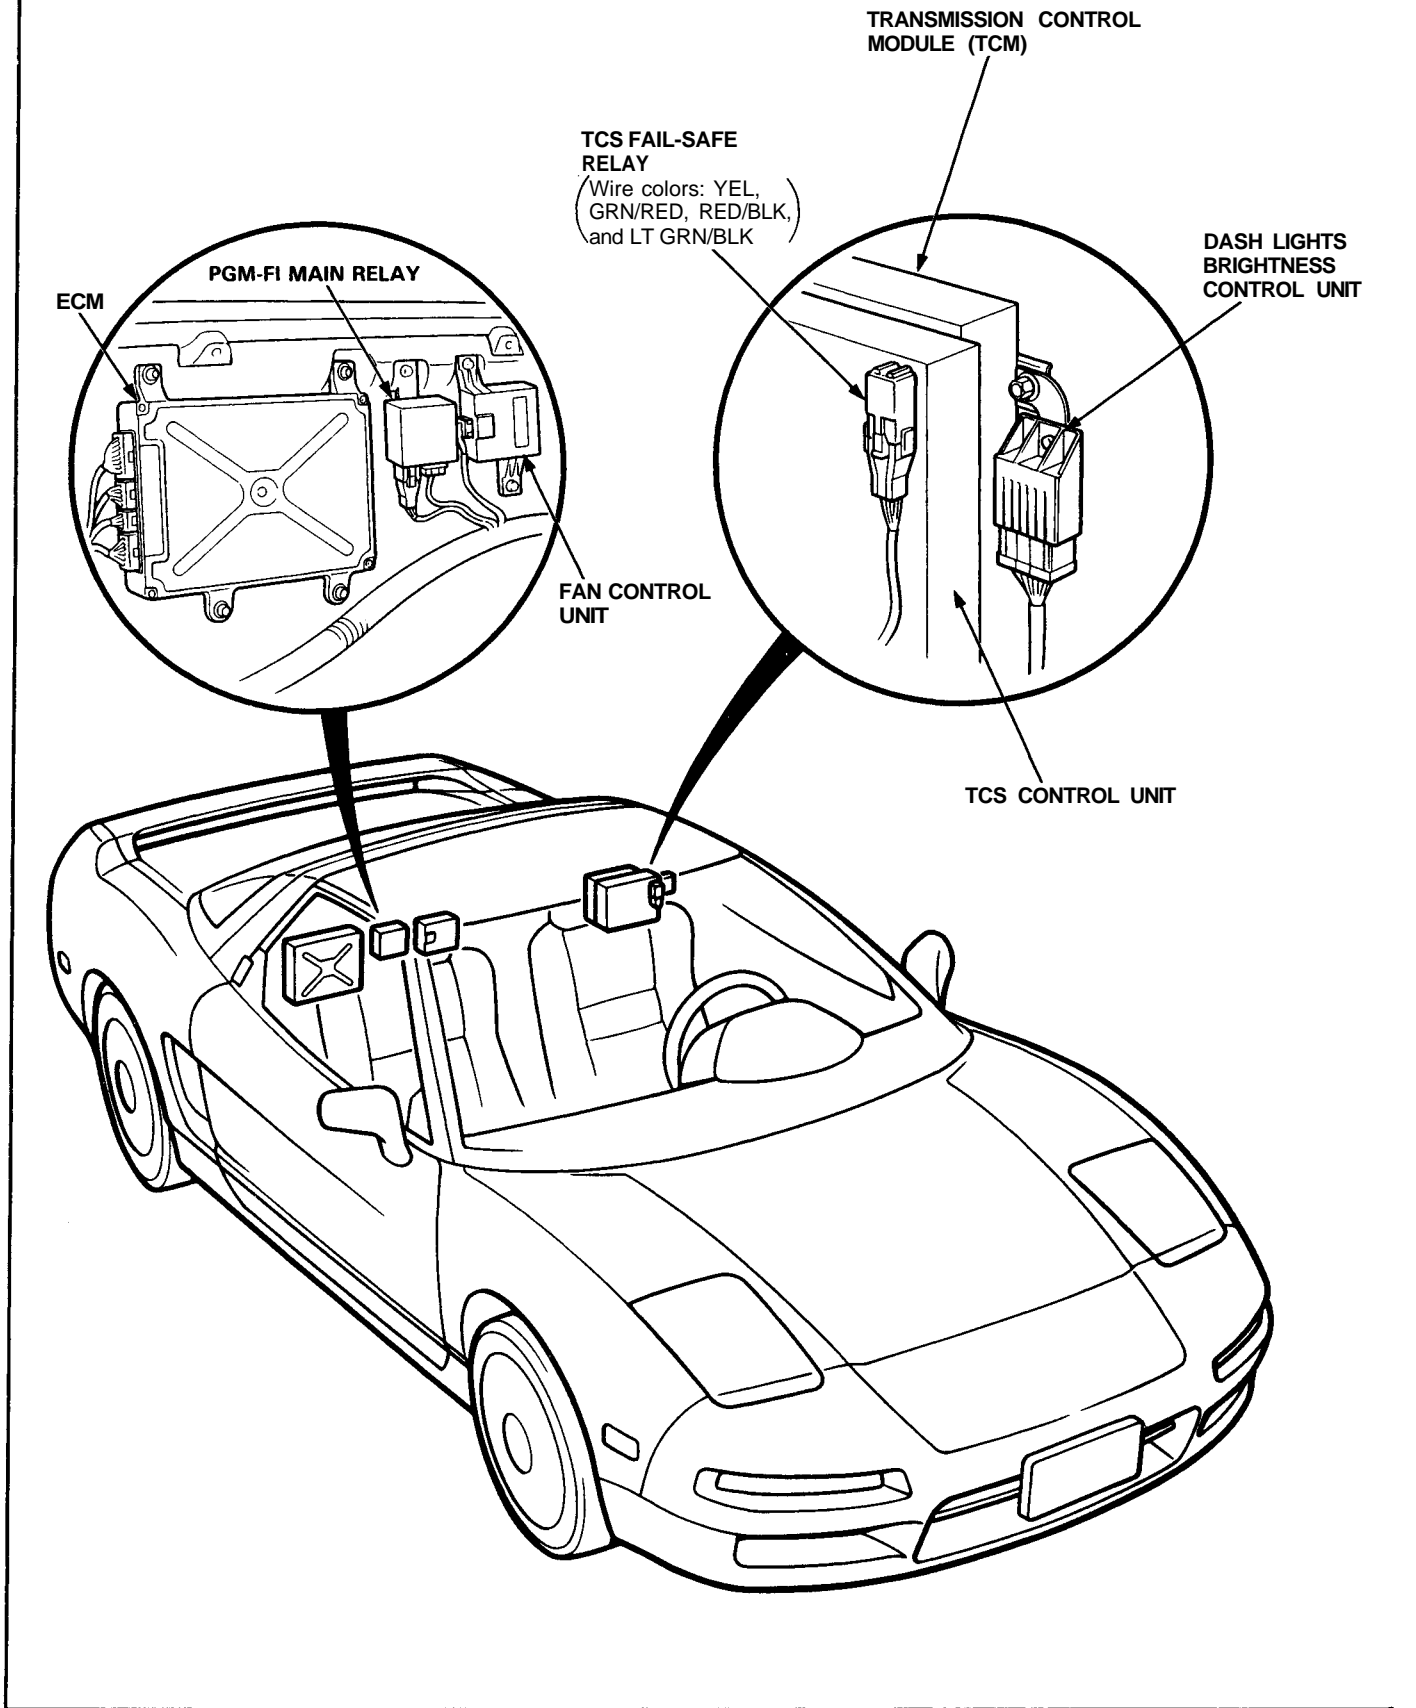

# Relay and Control Unit Locations

## Rear Bulkhead

RETRACTABLE HEADLIGHT  
CONTROL UNIT

INTERLOCK CONTROL  
UNIT (A/T)

FUEL PUMP RELAY  
(Wire colors: YEL, RED,  
BLK/YEL, and BLK/RED)