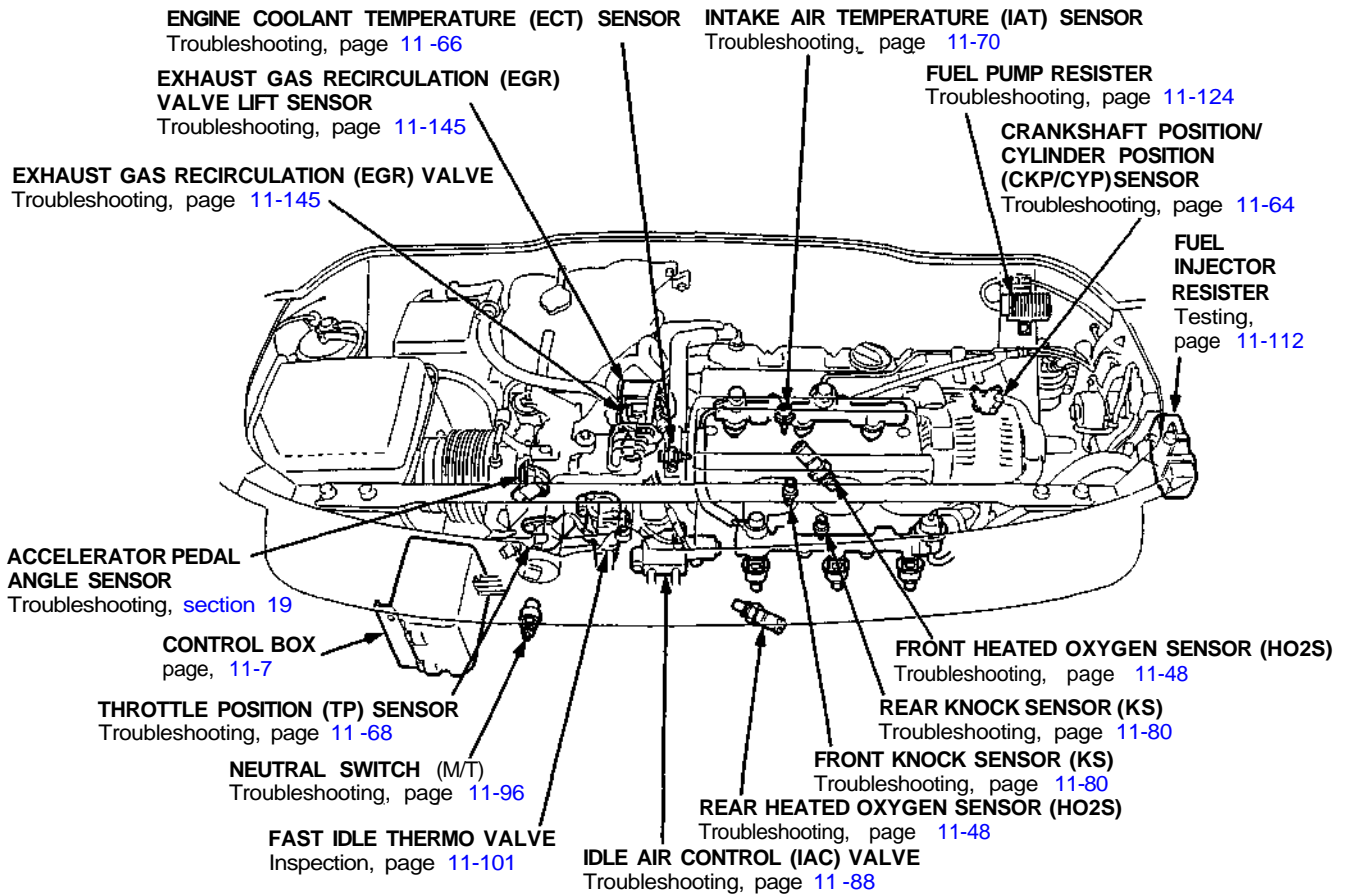

Component Locations

Index

PGM-FI MAIN RELAY
Relay Testing, page 11-120
Troubleshooting, page 11-122

SERVICE CHECK CONNECTOR (2P)
Self-diagnostic Procedures, page 11-34

ENGINE CONTROL MODULE (ECM)
Self-diagnostic Procedures, page 11-34
Troubleshooting, page 11-42

Component Locations

Index

FUEL PUMP RELAY
Troubleshooting, page 11-116