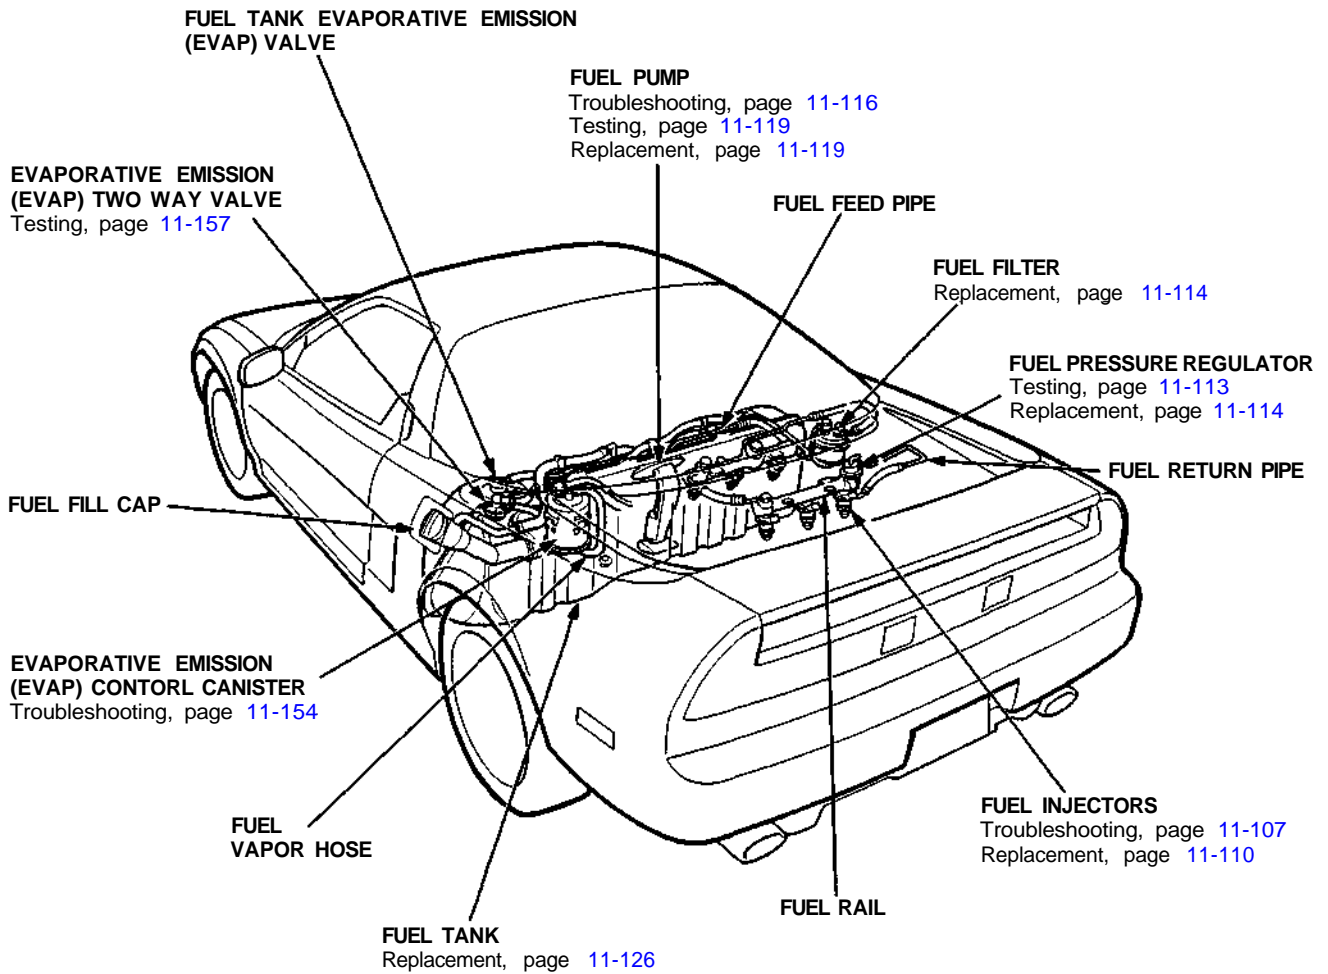

Component Locations

Index

PGM-FI MAIN RELAY
Relay Testing, page 11-120
Troubleshooting, page 11-122

SERVICE CHECK CONNECTOR (2P)
Self-diagnostic Procedures, page 11-34

ENGINE CONTROL MODULE (ECM)
Self-diagnostic Procedures, page 11-34
Troubleshooting, page 11-42

Component Locations

Index

FUEL PUMP RELAY
Troubleshooting, page 11-116