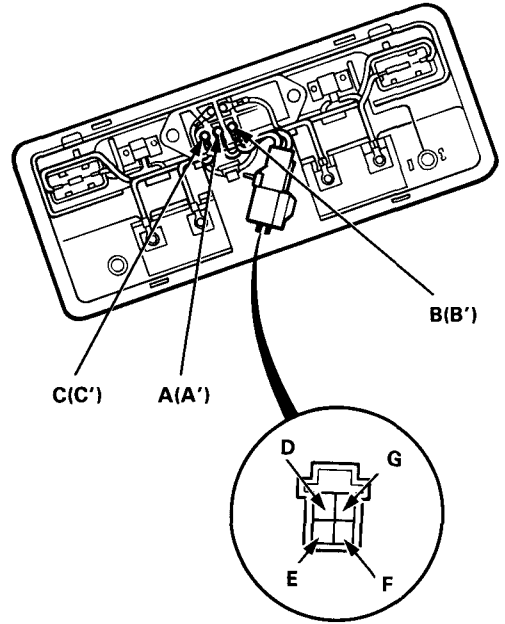

Ceiling Light Test

Coupe:

Check for continuity between the terminals in each switch position according to the table.

Terminal Position		D	A (A')	B (B')	C (C')	E	F	G
OFF		○	○					○
DOOR		○		○			○	○
ON		○			○			○
SW1	ON	○					○	
SW2	ON	○					○	

View from terminal side

(cont'd)

Ceiling/Courtesy/Trunk Lights

Ceiling Light Test (cont'd)

NSX-T (open top):

Check for continuity between the terminals in each switch position according to the table.

Terminal Position	A	B or E	C or H		D
OFF	○	—	—	⊗	○
DOOR		○	—	⊗	○
ON			○	⊗	○