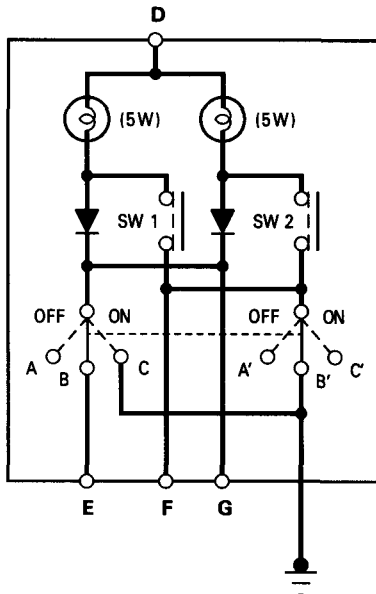

Ceiling Light Test

Coupe:

Check for continuity between the terminals in each switch position according to the table.

Terminal Position		D	A (A')	B (B')	C (C')	E	F	G
OFF		○	○					○
DOOR		○		○			○	○
ON		○			○			○
SW1	ON	○					○	
SW2	ON	○					○	

View from terminal side

(cont'd)

Ceiling/Courtesy/Trunk Lights

Ceiling Light Test (cont'd)

NSX-T (open top):

Check for continuity between the terminals in each switch position according to the table.

Terminal Position	A	B or E	C or H		D
OFF	○	—	—	⊗	○
DOOR		○	—	⊗	○
ON			○	⊗	○