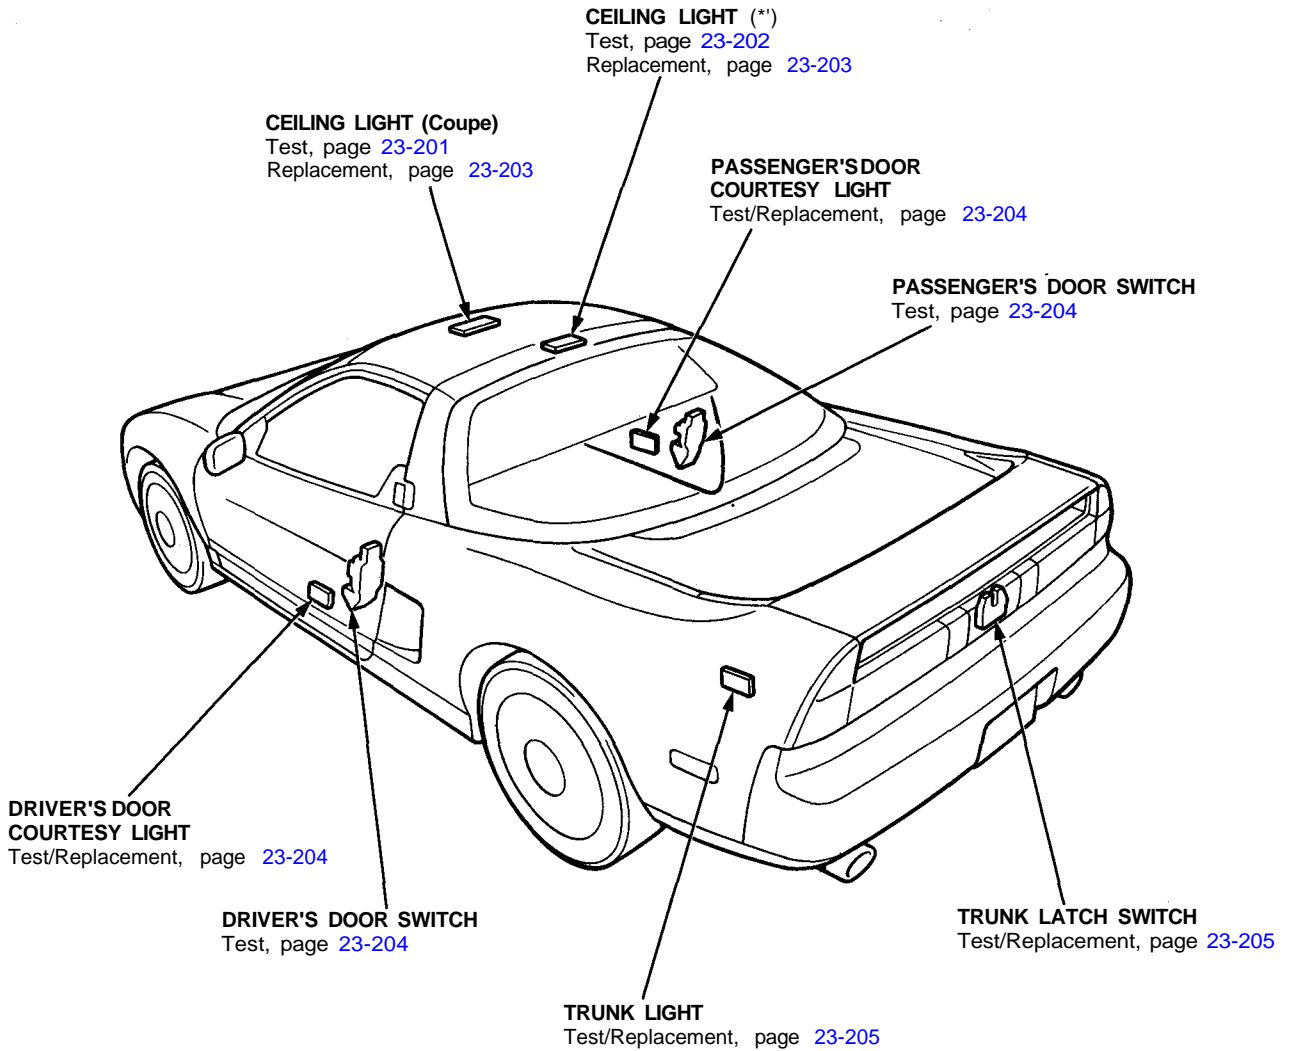

Ceiling/Courtesy/Trunk Lights

Component Location Index

*1: NSX-T (open top) only