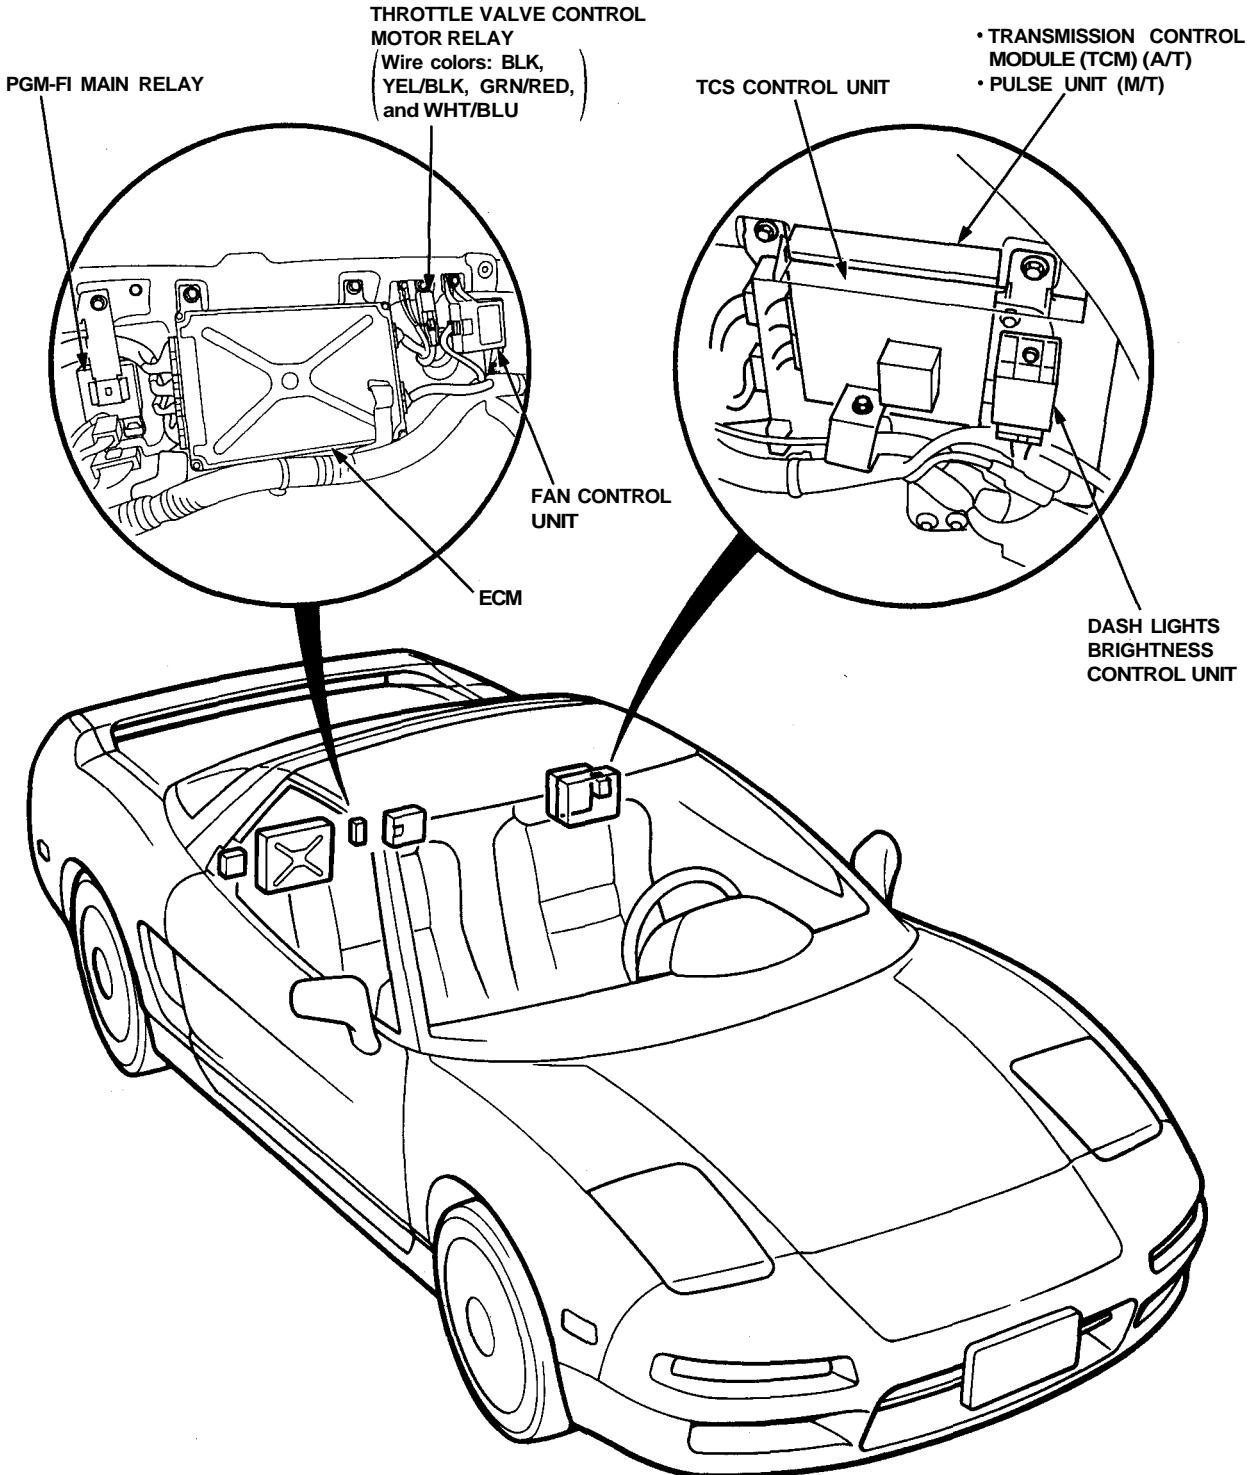

# Relay and Control Unit Locations

## Rear Bulkhead

RETRACTABLE HEADLIGHT  
CONTROL UNIT

INTERLOCK CONTROL  
UNIT (A/T)

FUEL PUMP RELAY  
(Wire colors: YEL, RED,  
BLK/YEL, and BLK/RED)