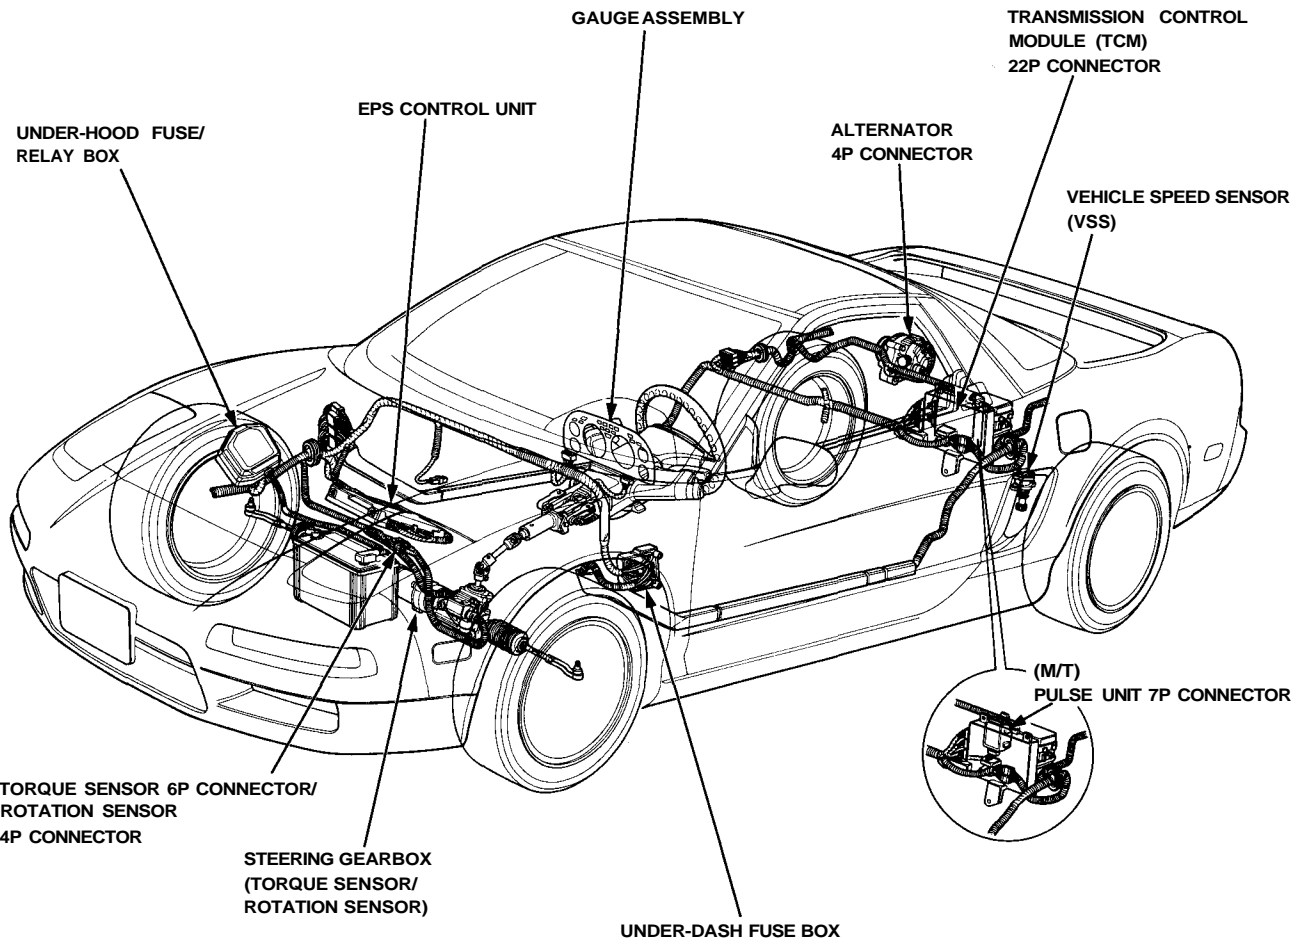

# Component Locations

GAUGE ASSEMBLY

UNDER-HOOD FUSE/RELAY BOX

UNDER-DASH FUSE BOX

FUSE No.	FUSE LABEL NAME
2	FUEL PUMP/SRS2
5	BACK-UP LIGHTS/ALTERNATOR/TURN SIGNAL