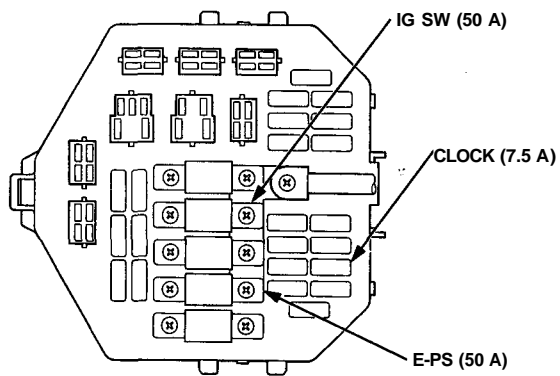

# Component Locations

GAUGE ASSEMBLY

UNDER-HOOD FUSE/RELAY BOX

UNDER-DASH FUSE BOX

FUSE No.	FUSE LABEL NAME
2	FUEL PUMP/SRS2
5	BACK-UP LIGHTS/ALTERNATOR/TURN SIGNAL