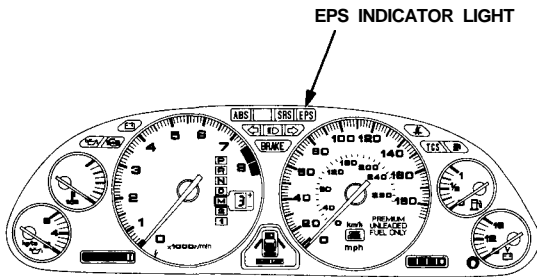

# Component Locations

GAUGE ASSEMBLY

UNDER-HOOD FUSE/RELAY BOX

UNDER-DASH FUSE BOX

FUSE No.	FUSE LABEL NAME
2	FUEL PUMP/SRS2
5	BACK-UP LIGHTS/ALTERNATOR/TURN SIGNAL