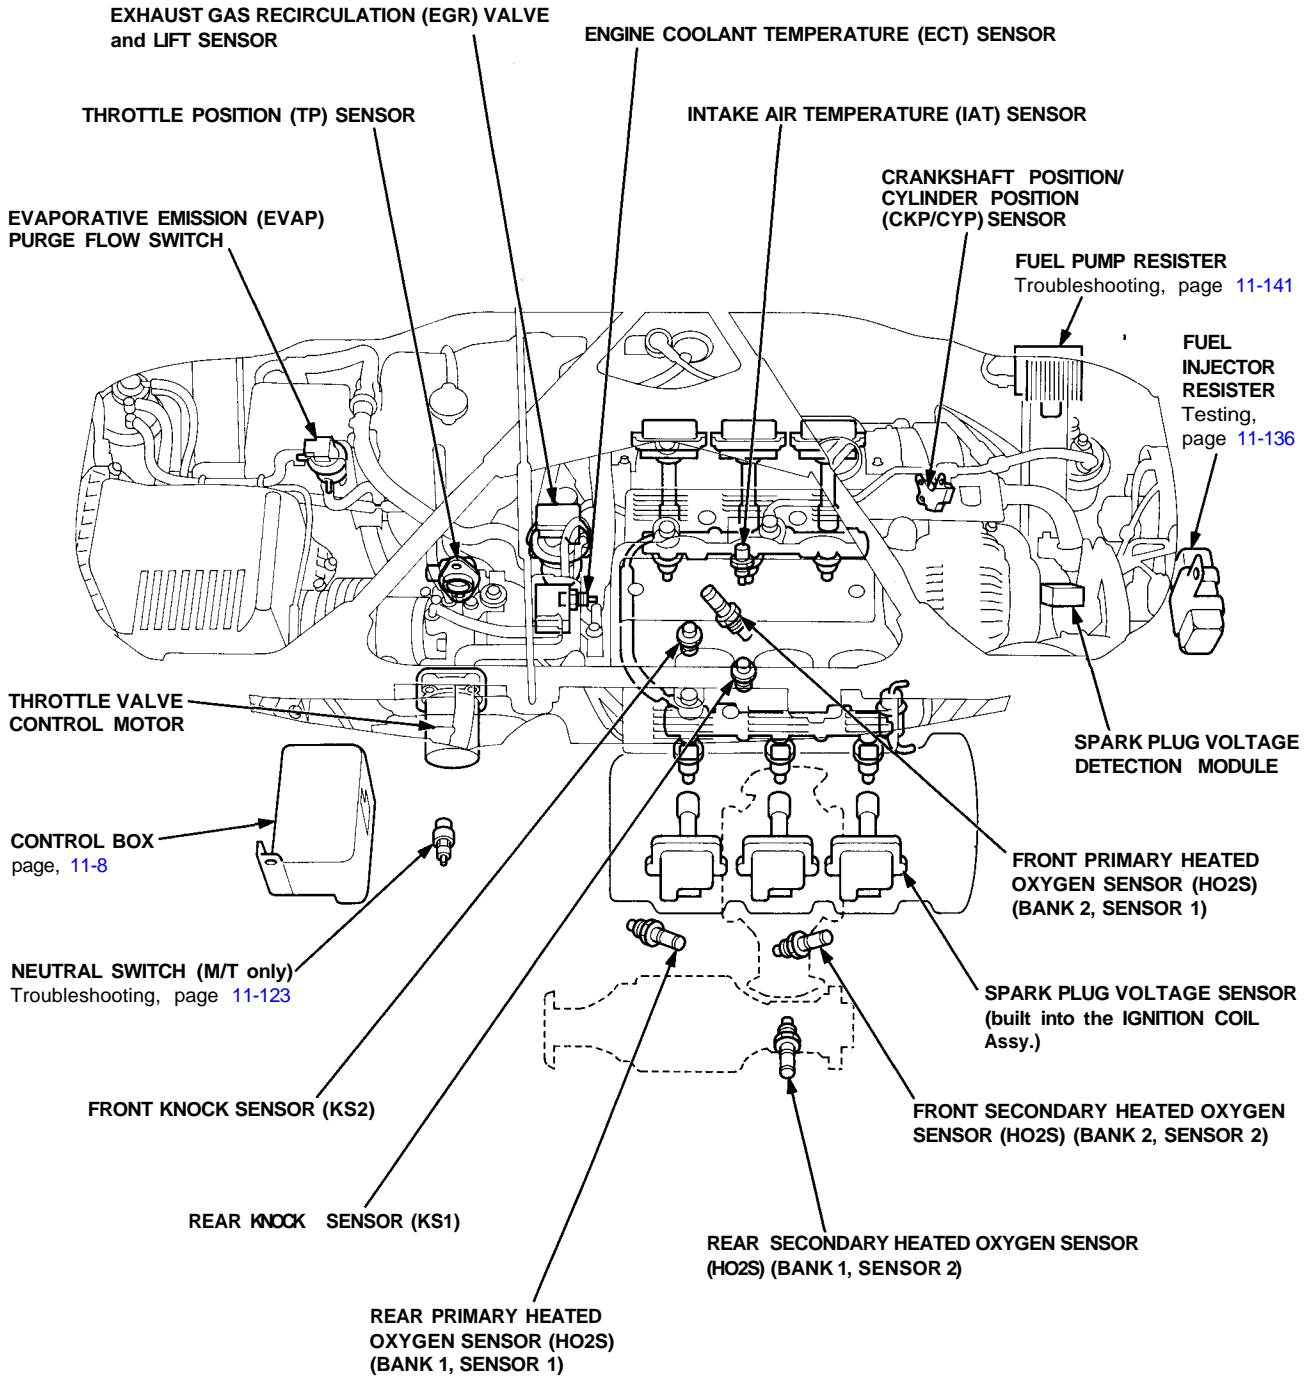

Component Locations

Index

For Troubleshooting of DTC related components. see chart on page 11-52.

(cont'd)

Component Locations

Index (cont'd)

For Troubleshooting of DTC related components, see chart on page 11-52.

**PGM-FI
MAIN RELAY**
Relay Testing, page 11-143
Troubleshooting, page 11-144

ENGINE CONTROL MODULE (ECM)
Self-diagnostic Procedures, page 11-38
Troubleshooting, page 11-61, and 11-62

SERVICE CHECK CONNECTOR (2P)
Self-diagnostic Procedures, page 11-38

For Troubleshooting of DTC related components, see chart on page 11-52.

FUEL PUMP RELAY
Troubleshooting, page 11-139

(cont'd)

Component Locations

Index (cont'd)

For Troubleshooting of DTC related components, see chart on page [11-52](#).