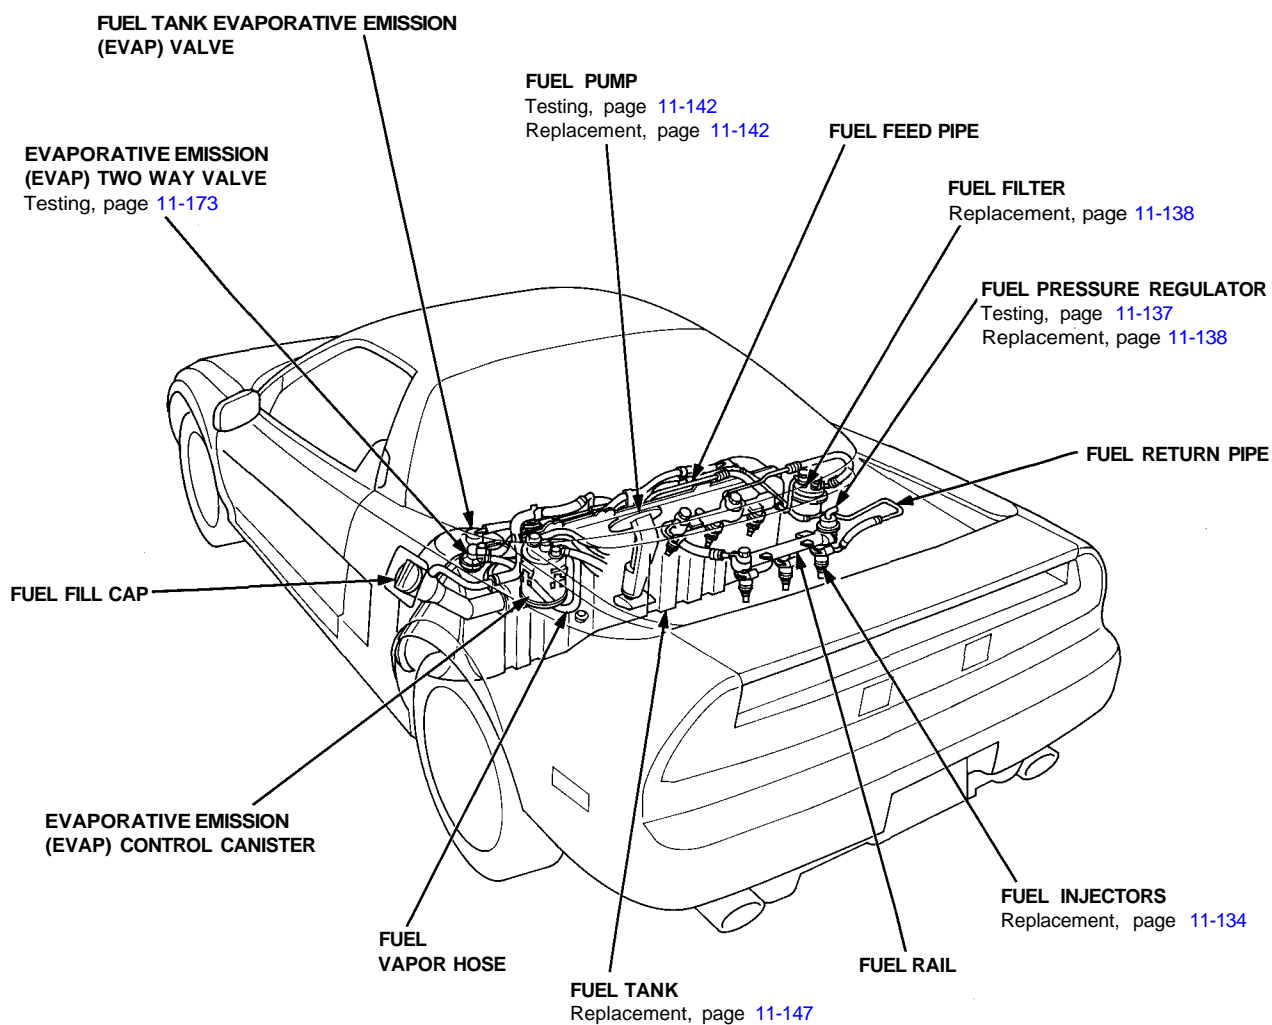

**PGM-FI
MAIN RELAY**
Relay Testing, page 11-143
Troubleshooting, page 11-144

ENGINE CONTROL MODULE (ECM)
Self-diagnostic Procedures, page 11-38
Troubleshooting, page 11-61, and 11-62

SERVICE CHECK CONNECTOR (2P)
Self-diagnostic Procedures, page 11-38

For Troubleshooting of DTC related components, see chart on page 11-52.

FUEL PUMP RELAY
Troubleshooting, page 11-139

(cont'd)

Component Locations

Index (cont'd)

For Troubleshooting of DTC related components, see chart on page [11-52](#).